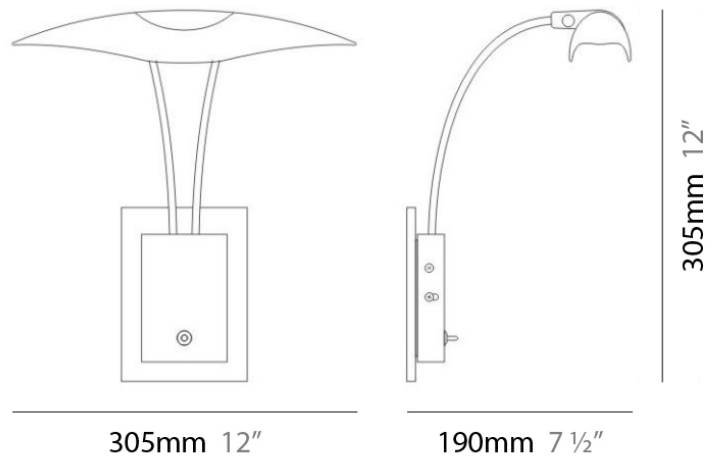

RAYA SURFACE

D95004

PROJECT	
TYPE	
NOTES	
QUANTITY	
DATE	

GENERAL

Series: Raya
 Brand: Milan
 Division: Design
 Mounting Type: Surface
 Mounting Location: Wall
 Subcategory: Task

PHYSICAL

Shape: Abstract
 Diameter (mm): 305
 Diameter (in): 12
 Height (mm): 305
 Height (in): 12
 Extension (mm): 190
 Extension (in): 7 ½
 Light Distribution: Direct
 Weight (kg): 2.04
 Weight (lbs): 4.5
 Diffuser: White Glass
 Fixture Material: Metal

ELECTRICAL

Number of Lamps: 2
 Lamp Type: LED Retrofit
 Lamp Shape: T4
 Bulb Included: Bulb Not Included
 Max. Wattage Per Lamp (W): 20
 Lamp Base: GY6.35
 Input Voltage (V): 120

LED

OPTICAL

RATINGS AND CERTIFICATIONS

Certified By: CSA Certified to UL and CSA Standards
 IP rating: IP20

RAYA SURFACE

D95005

PROJECT	
TYPE	
NOTES	
QUANTITY	
DATE	

GENERAL

Series: Raya
 Brand: Milan
 Division: Design
 Mounting Type: Surface
 Mounting Location: Wall
 Subcategory: Task

PHYSICAL

Shape: Abstract
 Diameter (mm): 305
 Diameter (in): 12
 Height (mm): 305
 Height (in): 12
 Extension (mm): 190
 Extension (in): 7 ½
 Light Distribution: Direct
 Weight (kg): 2.04
 Weight (lbs): 4.5
 Diffuser: White Glass
 Fixture Material: Metal